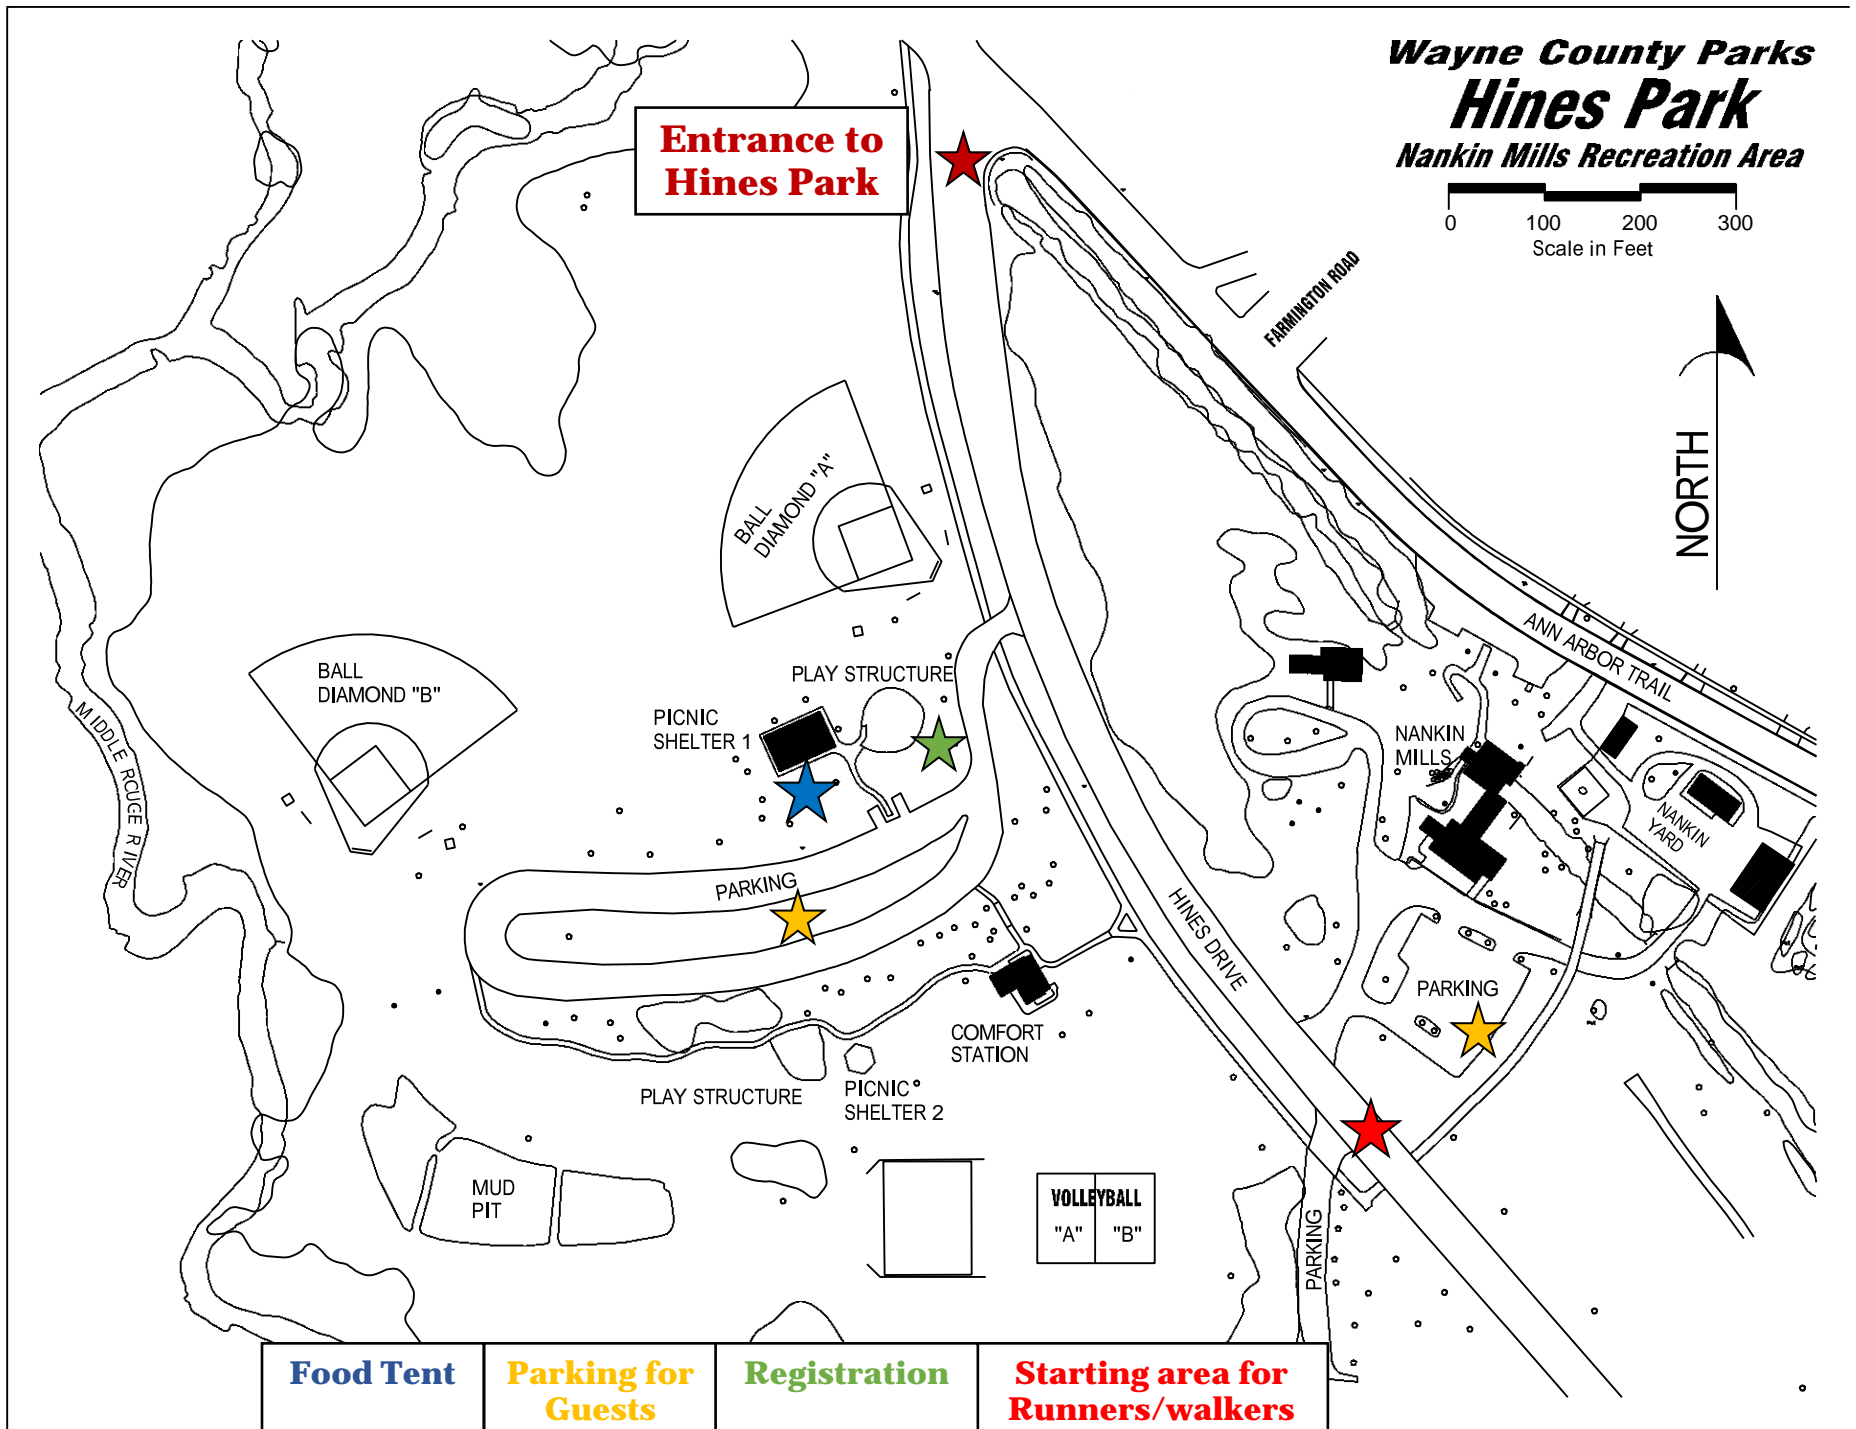

Wayne County Parks
Hines Park
 Nankin Mills Recreation Area

Food Tent	Parking for Guests	Registration	Starting area for Runners/walkers
------------------	---------------------------	---------------------	--